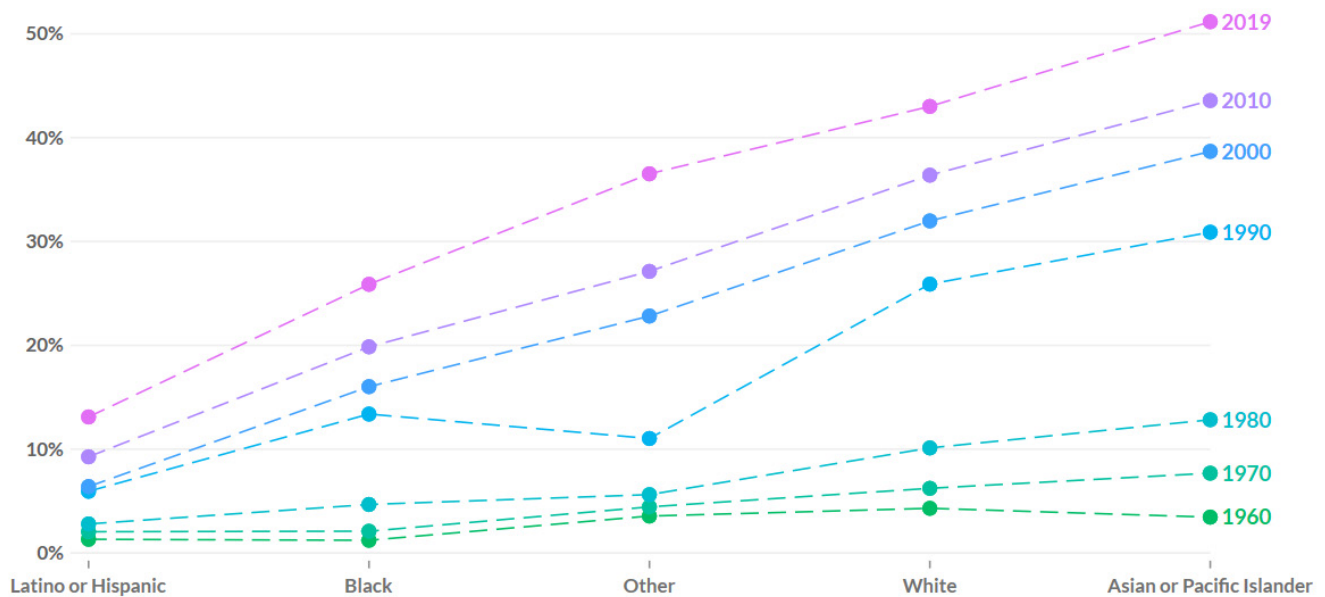

Bachelor's Degree Attainment Over Time, by Race

August 1, 2021 | James Hawkins

Since 1960, Bachelor's (BA) degree attainment rates have increased for all Californians over time. However, there are persistent and increasing disparities across racial groups, with the Latino/Hispanic and Black population having the lowest BA attainment rates in 2019 (<30% of Californians), and the White and Asian/Pacific Islander population having the highest rates (>40% of Californians).

Trends in Rates of College Attainment

Fraction of Adult Californians with a Bachelor's Degree (1960-2019), by Race/Ethnicity

Source: IPUMS-USA
 Sample: Adult non-institutionalized population.
 Notes: The graph shows the fraction of adults in California in each group and in each year who have completed a Bachelor's or higher degree.